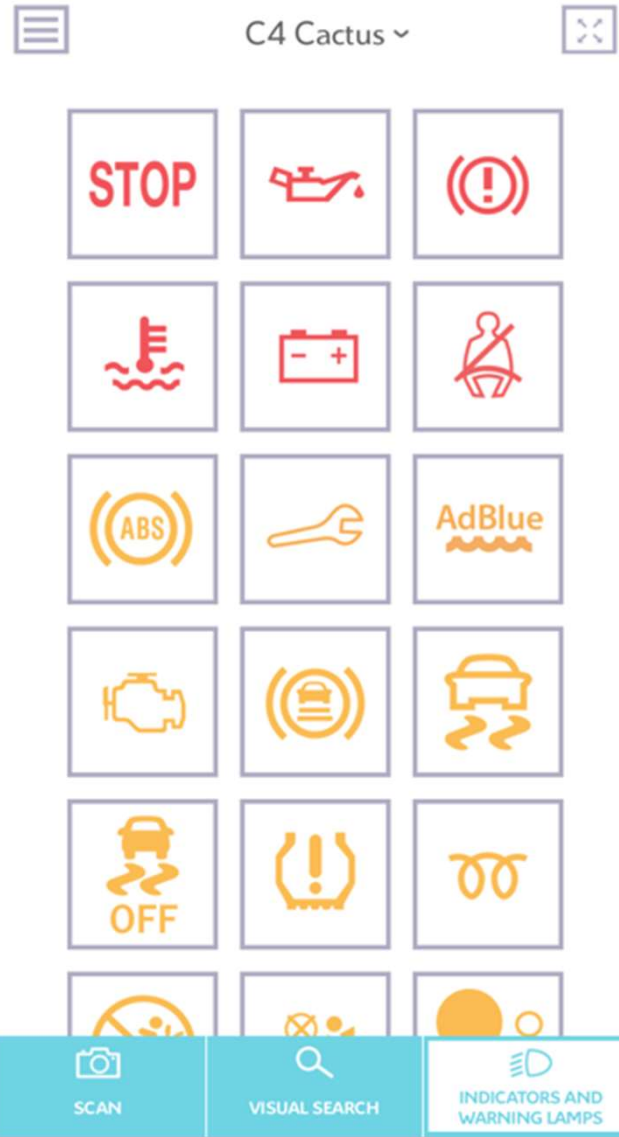

CLICK ON VIEW

C4 Cactus ▾

VISUAL SEARCH
ALLOWS YOU TO
IDENTIFY ALL
EXTERNAL AND
INTERNAL
ELEMENTS FOR
FURTHER
EXPLANATION

SCAN

VISUAL SEARCH

INDICATORS AND
WARNING LAMPS

SCAN SEARCH
ALLOWS YOU TO
SCAN SPECIFIC
AREAS OF THE
VEHICLE FOR
FURTHER
EXPLANATION

INDICATOR SEARCH
ALLOWS YOU TO
SELECT WARNING &
INFORMATION
SYMBOLS FOR
FURTHER
EXPLANATION