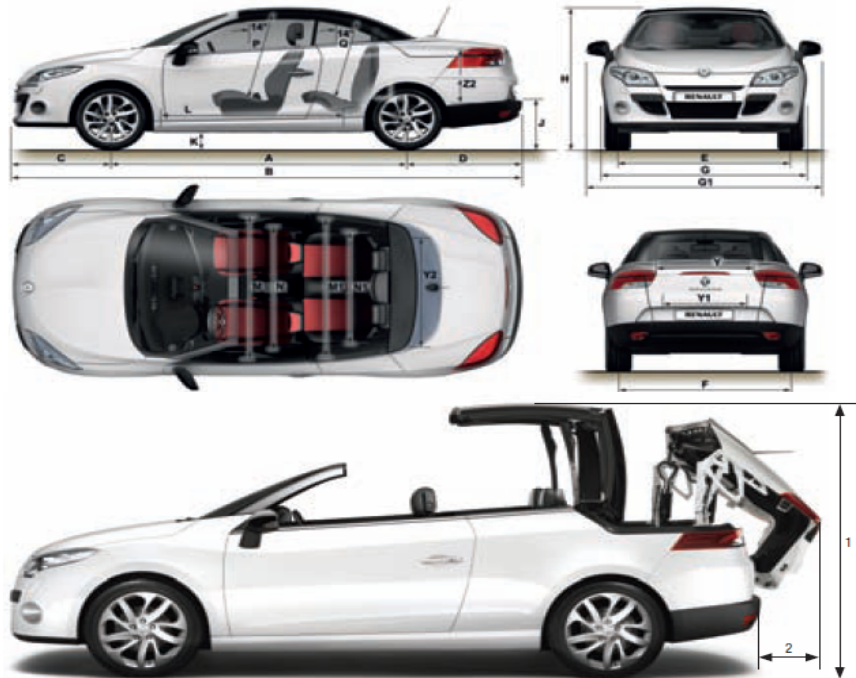

Valises :

77 x 57 x 24 cm : 1

67 x 49 x 22 cm : 0

57 x 45 x 20 cm : 2

Dimensions :

Volume (dm³)	
Du coffre (VDA) en version cabriolet / coupé	211 / 417

Plan côté (mm)	
A - Empattement	2609
B - Longueur hors tout	4485
C - Porte à faux avant	862
D - Porte à faux arrière	1014
E - Voie avant	1546
F - Voie arrière	1547
G - Largeur hors tout	1811
G1 - Largeur avec rétroviseurs extérieurs dépliés	2072
H - Hauteur à vide	1434
H1 - Hauteur à vide coffre ouvert	2012
J - Hauteur seuil à vide	590
K - Garde au sol en charge	120
L - Longueur habitable	1621
M - Largeur aux coudes avant	1466
M1 - Largeur aux coudes arrière	1223
N - Largeur aux bandeaux avant	1415
N1 - Largeur aux bandeaux arrière	1124
P - Hauteur avant sous pavillon à 14°	859
Q - Hauteur arrière sous pavillon à 14°	825
Y - Largeur maxi d'entrée de coffre	836
Y1 - Entrée de coffre au niveau du bouclier	747
Y2 - Largeur intérieure entre passages de roue	1101
Z2 - Hauteur sous cache-bagages en version coupé / cabriolet	561 / 258

1 - Hauteur maximum toit en manipulation	1900
2 - Longueur nécessaire derrière véhicule en manipulation	400

Masses (kg)	
A vide en ordre de marche	1430 à 1625
Maxi autorisé (M.M.A.C.)	1839 à 1991
Total roulant (M.T.R.)	2589 à 2741
Charge utile (C.U.)	317
Masse maxi remorque freinée / non freinée	750/750