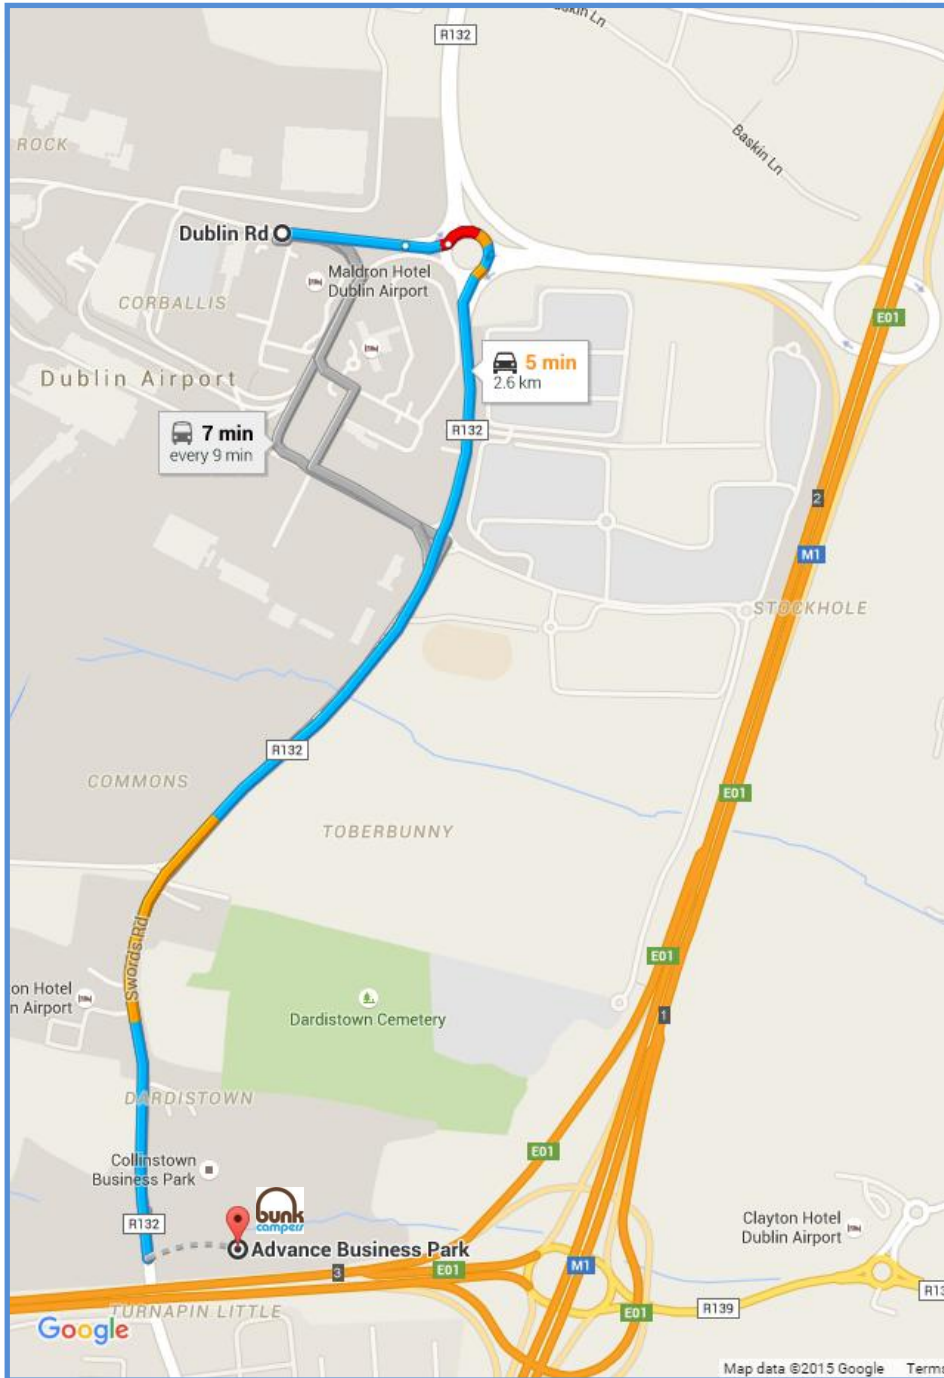

for your transfer to the Bunk Campers Rental Station.

The Bunk Campers Bus will collect you from the pick up/set down area located across the road from the Terminal 2 exit.

COLLECTION POINT

DIRECTIONS TO COLLECTION POINT

Exit Terminal 2 building on the ground floor

Walk across pedestrian crossing to the second traffic lane and wait at the collection point (see photograph). The overhead skywalk will be to your right.

BUNK CAMPERS DUBLIN AIRPORT COLLECTION POINT

Bunk Campers Dublin
Unit 7B Advanced Business Park,
Old Airport Road, Cloughran

Tel: +353 (0)879 752657

Directions to Bunk Campers Rental Station from Dublin Airport

- Exit Dublin Airport and continue straight onto Swords Rd
- At Airport Roundabout, take the 3rd exit onto Swords Road/R132 heading south.
- Continue on Swords Road/R132
- Turn left into Advance Business Park just before the motorway flyover
- Continue straight to Unit 7B on your left hand side.