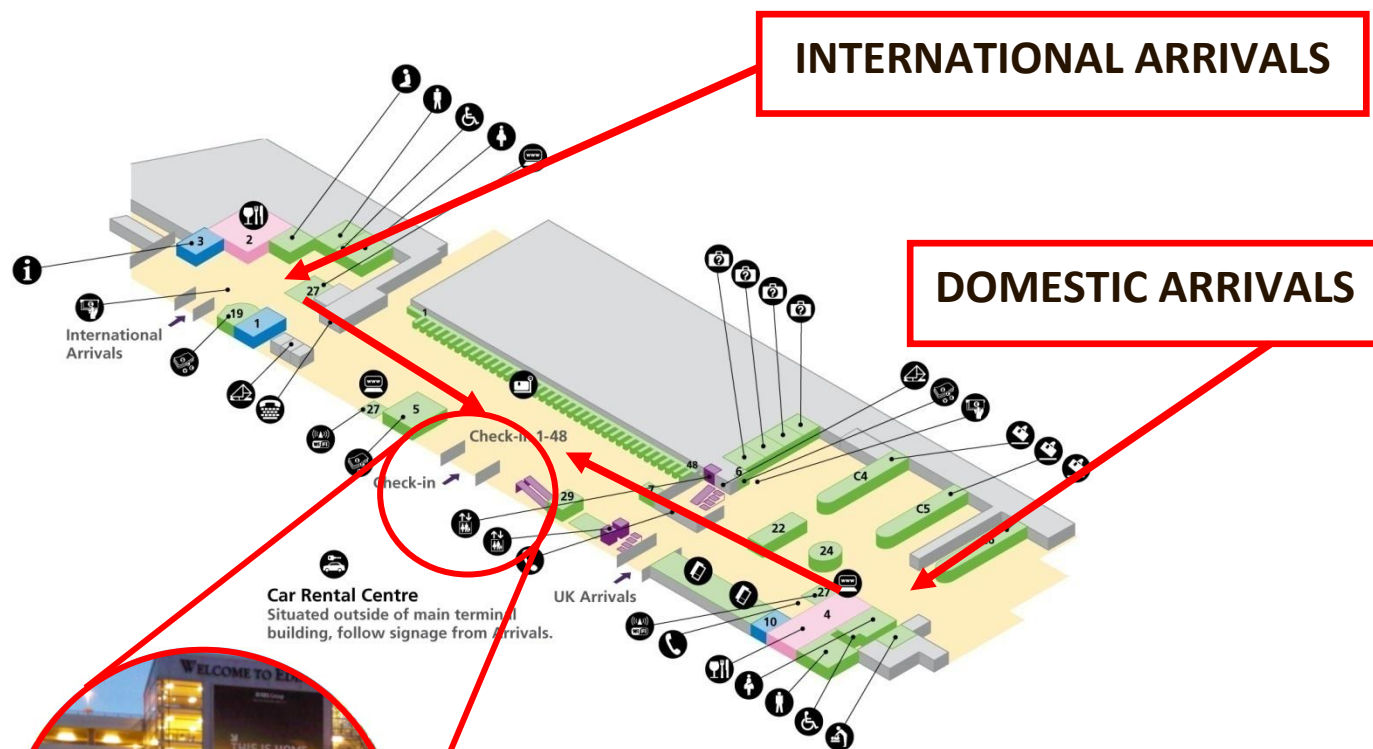

BUNK CAMPERS AIRPORT COLLECTION POINT

For Airport Collection

After collecting luggage please telephone:

International call

+44 (0) 7787 063372

Local call

07787 063372

For your transfer to the Bunk Campers Rental Station.

Bunk Campers will collect you from the Collection Point. Directions are as follows:

- Exit terminal building from the main exit at the centre of the building beside the 'American Express Foreign Currency Services' desk
- Cross the road and proceed through the walkway towards the ground floor of the multi-story car park
- Proceed to the 'drop off' area on the ground floor
- Stand below "change machine" signs. The Bunk Campers Bus will collect you from here (see photograph)

BUNK CAMPERS AIRPORT COLLECTION POINT 2018

Directions to Bunk Campers Scotland depot from Edinburgh airport:

1. Head south-east from the airport
2. Take Glasgow Rd/A8 and A89
3. At the roundabout, take the 3rd exit onto Eastfield Rd
4. At the roundabout, take the 1st exit and stay on Eastfield Rd
5. At the roundabout, take the 4th exit onto the A8 slip road to Glasgow/Livingston/Stirling/M9/M8/A90
6. Merge onto Glasgow Rd/A8
7. At the roundabout, take the 3rd exit onto Edinburgh Rd/A89
8. At the roundabout, take the 2nd exit onto E Main St/A899
9. Continue on Dunnet Way. Drive to Liggat Syke Place
10. Turn right onto Dunnet Way
11. Turn left onto Liggat Syke Place