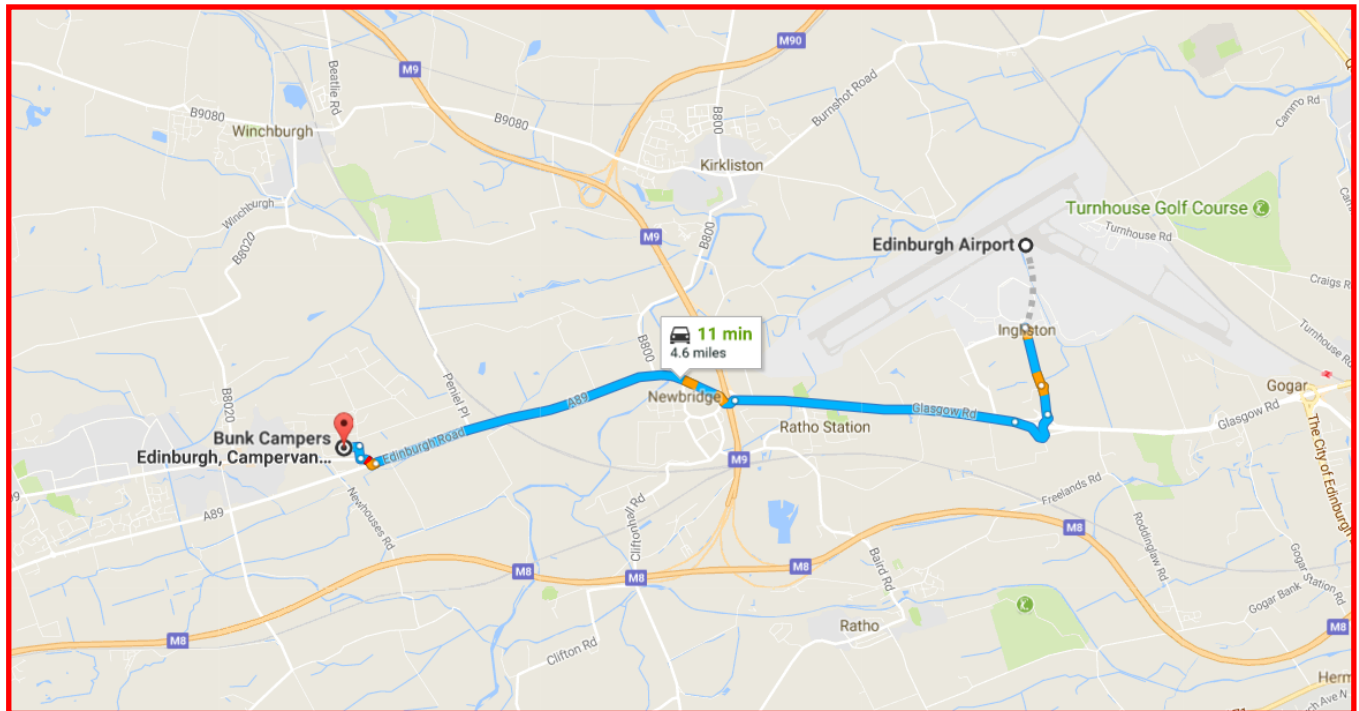

Bunk Campers will collect you from the Collection Point. Directions are as follows:

- Exit terminal building from the main exit at the centre of the building beside the 'American Express Foreign Currency Services' desk
- Cross the road and proceed through the walkway towards the ground floor of the multi-story car park
- Proceed to the 'drop off' area on the ground floor
- Stand below "change machine" signs. The Bunk Campers Bus will collect you from here (see photograph)

BUNK CAMPERS AIRPORT COLLECTION POINT 2018

Directions to Bunk Campers Scotland depot from Edinburgh airport:

1. Head south-east from the airport
2. Take Glasgow Rd/A8 and A89
3. At the roundabout, take the 3rd exit onto Eastfield Rd
4. At the roundabout, take the 1st exit and stay on Eastfield Rd
5. At the roundabout, take the 4th exit onto the A8 slip road to Glasgow/Livingston/Stirling/M9/M8/A90
6. Merge onto Glasgow Rd/A8
7. At the roundabout, take the 3rd exit onto Edinburgh Rd/A89
8. At the roundabout, take the 2nd exit onto E Main St/A899
9. Continue on Dunnet Way. Drive to Liggat Syke Place
10. Turn right onto Dunnet Way
11. Turn left onto Liggat Syke Place