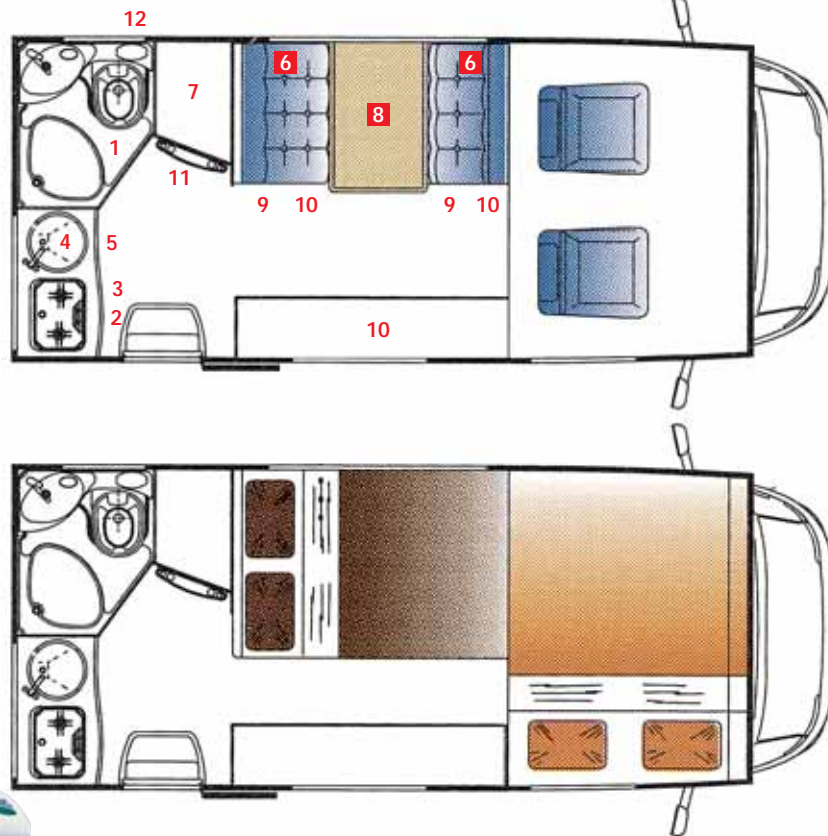

## GROUP C

2 double beds

### GROUP C

2 double beds

- 1 Water closet with washbasin and shower
- 2 Kitchen
- 3 Refrigerator
- 4 Sink
- 5 Pantry
- 6 Upper cupboards
- 7 Wardrobes
- 8 Table
- 9 Sofa
- 10 Bins under sofas and skylights
- 11 Heating
- 12 Boiler

#### Dimensions

Length (mm.)	5.540
Width (mm.)	2.220
Height (mm.)	3.050
Weight (kg.)	2.296
Drinking water tank capacity (L)	125

Example of standard motorhome with 4 seats. The outer/inner design could be modified without previous warning.