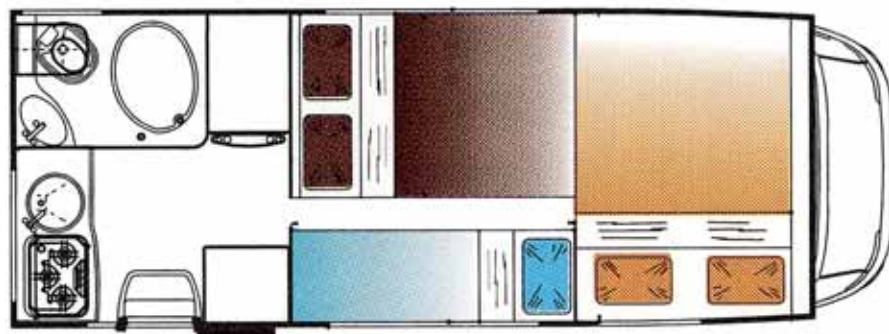

## GROUP D

2 double beds • 1 single bed

### GROUP D

2 double beds • 1 single bed

- 1 Water closet with washbasin and shower
- 2 Kitchen
- 3 Refrigerator
- 4 Sink
- 5 Pantry
- 6 Upper cupboards
- 7 Wardrobes
- 8 Table
- 9 Sofa
- 10 Bins under sofas and skylights
- 11 Heating
- 12 Boiler

#### Dimensions

Length (mm.)	5.990
Width (mm.)	2.220
Height (mm.)	3.050
Weight (kg.)	2.550
Drinking water tank capacity (L)	125

Example of standard motorhome with 5 seats. The outer/inner design could be modified without previous warning.