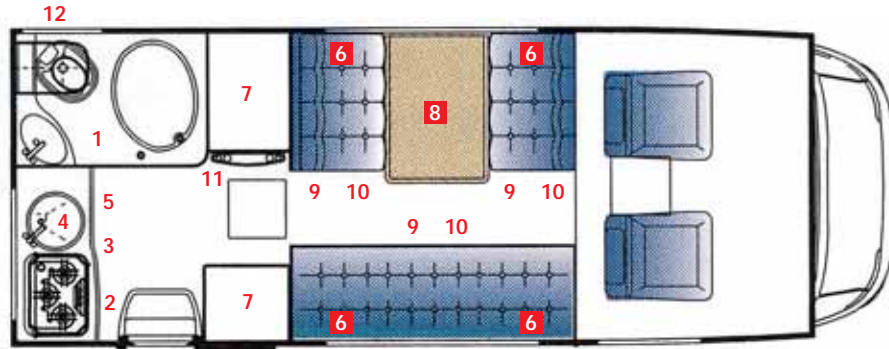

## GROUP D

2 double beds • 1 single bed

### GROUP D

2 double beds • 1 single bed

- 1 Water closet with washbasin and shower
- 2 Kitchen
- 3 Refrigerator
- 4 Sink
- 5 Pantry
- 6 Upper cupboards
- 7 Wardrobes
- 8 Table
- 9 Sofa
- 10 Bins under sofas and skylights
- 11 Heating
- 12 Boiler

#### Dimensions

Length (mm.)	5.990
Width (mm.)	2.220
Height (mm.)	3.050
Weight (kg.)	2.550
Drinking water tank capacity (L)	125

Example of standard motorhome with 5 seats. The outer/inner design could be modified without previous warning.