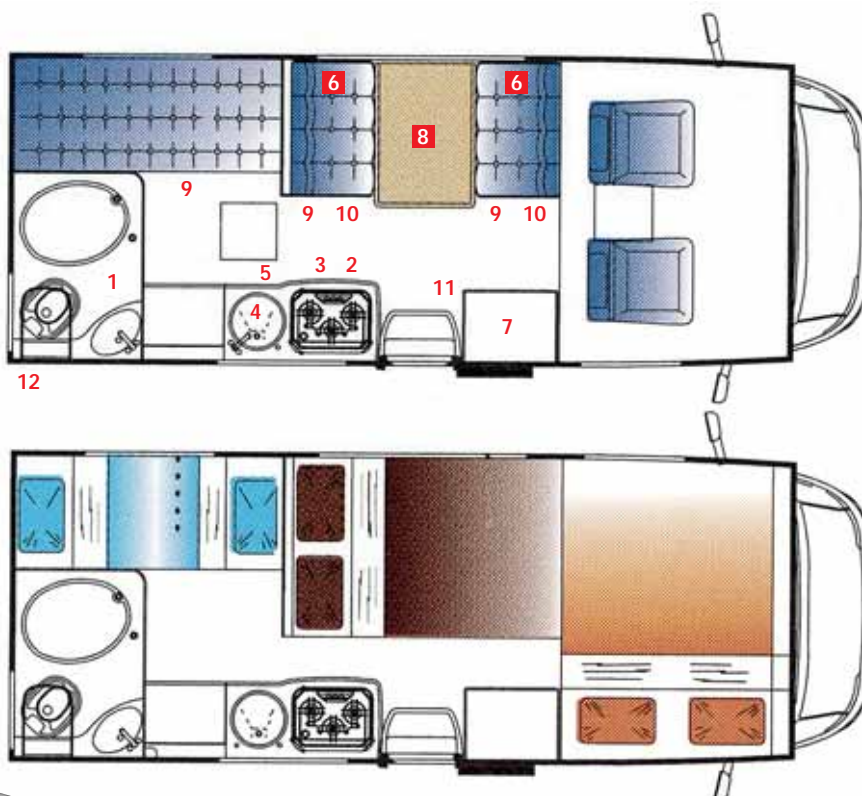

- 1 Water closet with washbasin and shower
- 2 Kitchen
- 3 Refrigerator
- 4 Sink
- 5 Pantry
- 6 Upper cupboards
- 7 Wardrobes
- 8 Table
- 9 Sofa
- 10 Bins under sofas and skylights
- 11 Heating
- 12 Boiler

Technical characteristics

Engine

Capacity (ccm)	2.198
Power (kw/HP)	96/130

Dimensions

Length (mm.)	6.486
Width (mm.)	2.240
Height (mm.)	3.000
Weight (kg.)	2.740
Drinking water tank capacity (L)	100

Example of standard motorhome with 6 seats. The outer/inner design could be modified without previous warning.