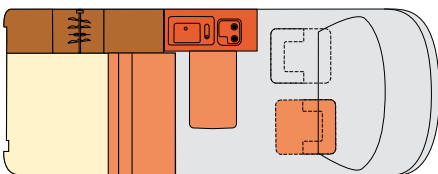

That speaks in favour of McRent

- + **fair**
  at McRent you drive into your vacation with the vehicle you have requested
- + **simple**
  a good choice between different groups of vehicles at reasonable prices, comfortable online booking
- + **safe**
  new models with ABS, ASR and mobility warranty

The rental fee includes

- + Unlimited Mileage
- + VAT (Value Added Tax)
- + Comprehensive coverage with deductible (details see Terms and Conditions of the respective country)
- + Third-party liability insurance (details see Terms and Conditions of the respective country)
- + Free extra driver
- + Fiat mobility program
- + 24 hour international break down Assistance
- + Awning
- + In part, reversing camera
- + Dethleffs Safety Package
- + Air conditioning in driver's cabin
- + Bicycle rack
- + Outside cleaning
- + 2 bottles of gas
- + Balancing wedges to allow levelling of the vehicle
- + CI cable
- + Cable reel
- + WC chemicals
- + Water hose or watering can

Day

Night

The shown motorhomes are only example vehicles of the different groups. Relevant for your booking is the vehicle data - number of seats and beds, layout - shown on the availability screen and on the reservation screen.

Technical details

Sleeping places	max. 4
Seats	max. 4
Length/Width/Height	489 cm/190 cm/199 cm
Turbo Diesel	96 KW/130 HP/2500 ccm TDI
total permissible weight	3000 kg
Load capacity	538 kg

= Ideal number of people
= maximum additional number of people
= children