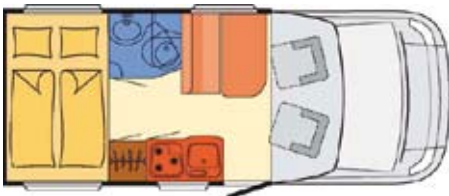

*Alternative: Globebus T 2, Globebus T 11

That speaks in favour of McRent

- **+ fair**
  at McRent you drive into your vacation with the vehicle you have requested
- **+ simple**
  a good choice between different groups of vehicles at reasonable prices, comfortable online booking
- **+ safe**
  new models with ABS, ASR and mobility warranty

The rental fee includes

- + Unlimited Mileage
- + VAT (Value Added Tax)
- + Comprehensive coverage with deductible (details see Terms and Conditions of the respective country)
- + Third-party liability insurance (details see Terms and Conditions of the respective country)
- + Free extra driver
- + Fiat mobility program
- + 24 hour international break down Assistance
- + Awning
- + In part, reversing camera
- + Dethleffs Safety Package
- + Air conditioning in driver's cabin
- + Bicycle rack
- + Outside cleaning
- + 2 bottles of gas
- + Balancing wedges to allow levelling of the vehicle
- + CI cable
- + Cable reel
- + WC chemicals
- + Water hose or watering can

Day

The shown motorhomes are only example vehicles of the different groups. Relevant for your booking is the vehicle data - number of seats and beds, layout - shown on the availability screen and on the reservation screen.

Technical details

Sleeping places	max. 2
Seats	max. 4
Length/Width/Height	599 cm/205 cm/265 cm
Turbo Diesel	96 KW/131 HP/2300 ccm
total permissible weight	3500 kg
Load capacity	555 kg

= Ideal number of people   = maximum additional number of people   = children