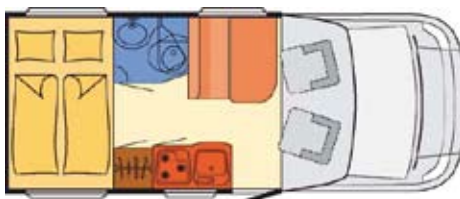

Night

The shown motorhomes are only example vehicles of the different groups. Relevant for your booking is the vehicle data - number of seats and beds, layout - shown on the availability screen and on the reservation screen.

Technical details

Sleeping places	max. 2
Seats	max. 4
Length/Width/Height	599 cm/205 cm/265 cm
Turbo Diesel	96 KW/131 HP/2300 ccm
total permissible weight	3500 kg
Load capacity	555 kg

= Ideal number of people   = maximum additional number of people   = children