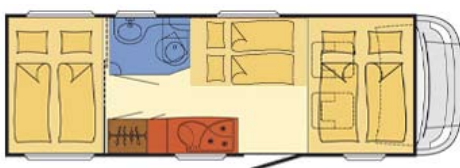

***Technical details***

<b>Sleeping places</b>	max. 6
<b>Seats</b>	max. 6
<b>Length/Width/Height</b>	667 cm/232 cm/314 cm
<b>Turbo Diesel</b>	96 KW/131 HP/2300 ccm
<b>total permissible weight</b>	3495 kg
<b>Load capacity</b>	470 kg

 = Ideal number of people    
  = maximum additional number of people    
  = children

**Day**

**Night**

The shown motorhomes are only example vehicles of the different groups. Relevant for your booking is the vehicle data - number of seats and beds, layout - shown on the availability screen and on the reservation screen.