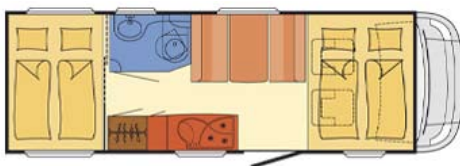

***Technical details***

<b>Sleeping places</b>	max. 6
<b>Seats</b>	max. 6
<b>Length/Width/Height</b>	667 cm/232 cm/314 cm
<b>Turbo Diesel</b>	96 KW/131 HP/2300 ccm
<b>total permissible weight</b>	3495 kg
<b>Load capacity</b>	470 kg

 = Ideal number of people    
  = maximum additional number of people    
  = children

**Day**

**Night**

The shown motorhomes are only example vehicles of the different groups. Relevant for your booking is the vehicle data - number of seats and beds, layout - shown on the availability screen and on the reservation screen.