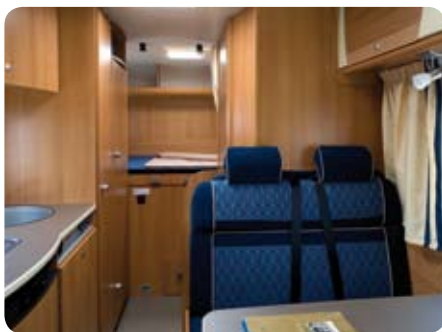

That speaks in favour of McRent

- + **fair**
  at McRent you drive into your vacation with the vehicle you have requested
- + **simple**
  a good choice between different groups of vehicles at reasonable prices, comfortable online booking
- + **safe**
  new models with ABS, ASR and mobility warranty

The rental fee includes

- + Unlimited Mileage
- + VAT (Value Added Tax)
- + Comprehensive coverage with deductible (details see Terms and Conditions of the respective country)
- + Third-party liability insurance (details see Terms and Conditions of the respective country)
- + Free extra driver
- + Fiat mobility program
- + 24 hour international break down Assistance
- + Awning
- + In part, reversing camera
- + Dethleffs Safety Package
- + Air conditioning in driver's cabin
- + Bicycle rack
- + Outside cleaning
- + 2 bottles of gas
- + Balancing wedges to allow levelling of the vehicle
- + CI cable
- + Cable reel
- + WC chemicals
- + Water hose or watering can

Technical details

Sleeping places	max. 6
Seats	max. 6
Length/Width/Height	667 cm/232 cm/314 cm
Turbo Diesel	96 KW/131 HP/2300 ccm
total permissible weight	3495 kg
Load capacity	470 kg

= Ideal number of people
= maximum additional number of people
= children

Day

Night

The shown motorhomes are only example vehicles of the different groups. Relevant for your booking is the vehicle data - number of seats and beds, layout - shown on the availability screen and on the reservation screen.