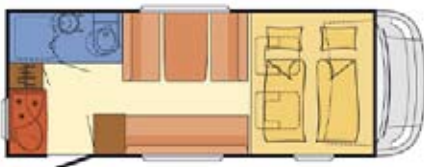

That speaks in favour of McRent

- + **fair**
  at McRent you drive into your vacation with the vehicle you have requested
- + **simple**
  a good choice between different groups of vehicles at reasonable prices, comfortable online booking
- + **safe**
  new models with ABS, ASR and mobility warranty

The rental fee includes

- + Unlimited Mileage
- + VAT (Value Added Tax)
- + Comprehensive coverage with deductible (details see Terms and Conditions of the respective country)
- + Third-party liability insurance (details see Terms and Conditions of the respective country)
- + Free extra driver
- + Fiat mobility program
- + 24 hour international break down Assistance
- + Awning
- + In part, reversing camera
- + Dethleffs Safety Package
- + Air conditioning in driver's cabin
- + Bicycle rack
- + Outside cleaning
- + 2 bottles of gas
- + Balancing wedges to allow levelling of the vehicle
- + CI cable
- + Cable reel
- + WC chemicals
- + Water hose or watering can

Day

The shown motorhomes are only example vehicles of the different groups. Relevant for your booking is the vehicle data - number of seats and beds, layout - shown on the availability screen and on the reservation screen.

Technical details

Sleeping places	max. 5
Seats	max. 6
Length/Width/Height	587 cm/232 cm/314 cm
Turbo Diesel	96 KW/131 HP/2300 ccm
total permissible weight	3495 kg
Load capacity	620 kg

= Ideal number of people
= maximum additional number of people
= children