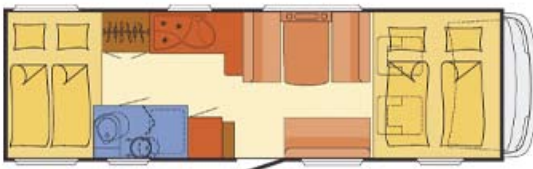

That speaks in favour of McRent

- **+ fair**
  at McRent you drive into your vacation with the vehicle you have requested
- **+ simple**
  a good choice between different groups of vehicles at reasonable prices, comfortable online booking
- **+ safe**
  new models with ABS, ASR and mobility warranty

The rental fee includes

- + Unlimited Mileage
- + VAT (Value Added Tax)
- + Comprehensive coverage with deductible (details see Terms and Conditions of the respective country)
- + Third-party liability insurance (details see Terms and Conditions of the respective country)
- + Free extra driver
- + Fiat mobility program
- + 24 hour international break down Assistance
- + Awning
- + In part, reversing camera
- + Dethleffs Safety Package
- + Air conditioning in driver's cabin
- + Bicycle rack
- + Outside cleaning
- + 2 bottles of gas
- + Balancing wedges to allow levelling of the vehicle
- + CI cable
- + Cable reel
- + WC chemicals
- + Water hose or watering can

Day

The shown motorhomes are only example vehicles of the different groups. Relevant for your booking is the vehicle data - number of seats and beds, layout - shown on the availability screen and on the reservation screen.

Technical details

Sleeping places	max. 6
Seats	max. 6
Length/Width/Height	838 cm/233 cm/325 cm
Turbo Diesel	116 KW/158 HP/3000 ccm
total permissible weight	4500 kg
Load capacity	1110 kg

= ideal number of people   = maximum additional number of people   = children