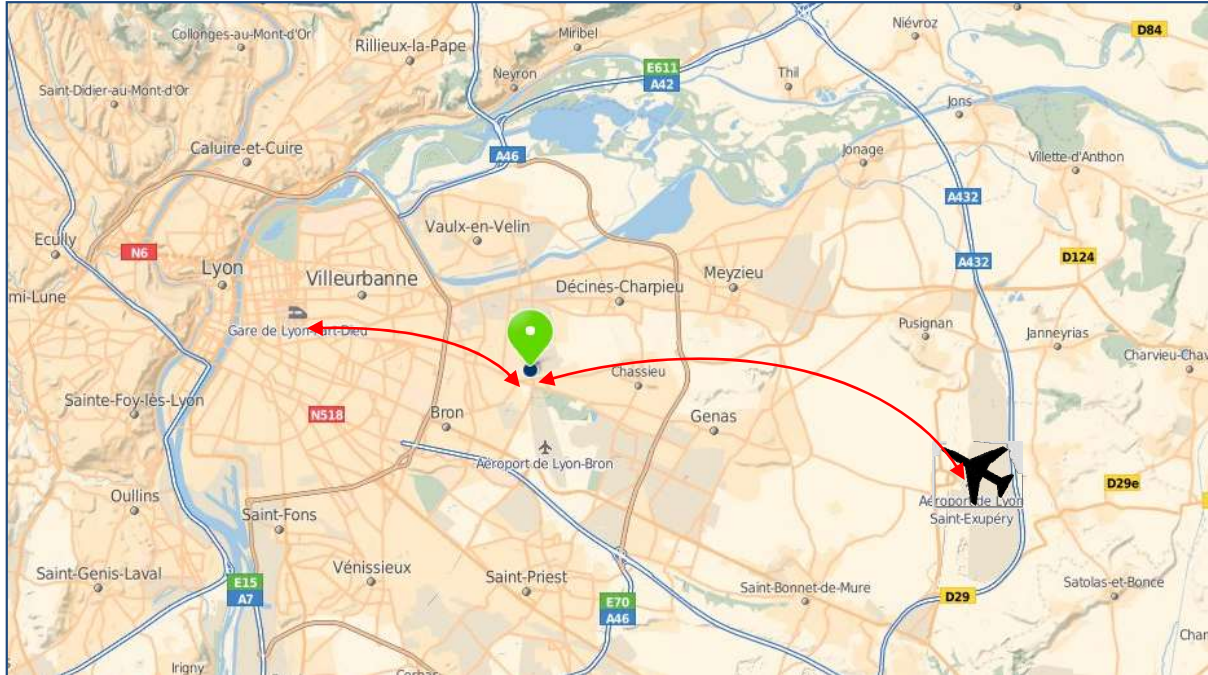

# LYON DEPOT

Taxi info <i>(price and travel time may depend on the traffic)</i>	 Lyon St-Exupery Airport 15 km 30 € 25 - 30 minutes	 Lyon TGV Train Station 15 km 20-25 € 25 – 30 minutes	Lyon downtown hotels 10-15 km 20-25 € 25 – 30 minutes
<b>Private transfers are NOT available to &amp; from Lyon depot</b>			