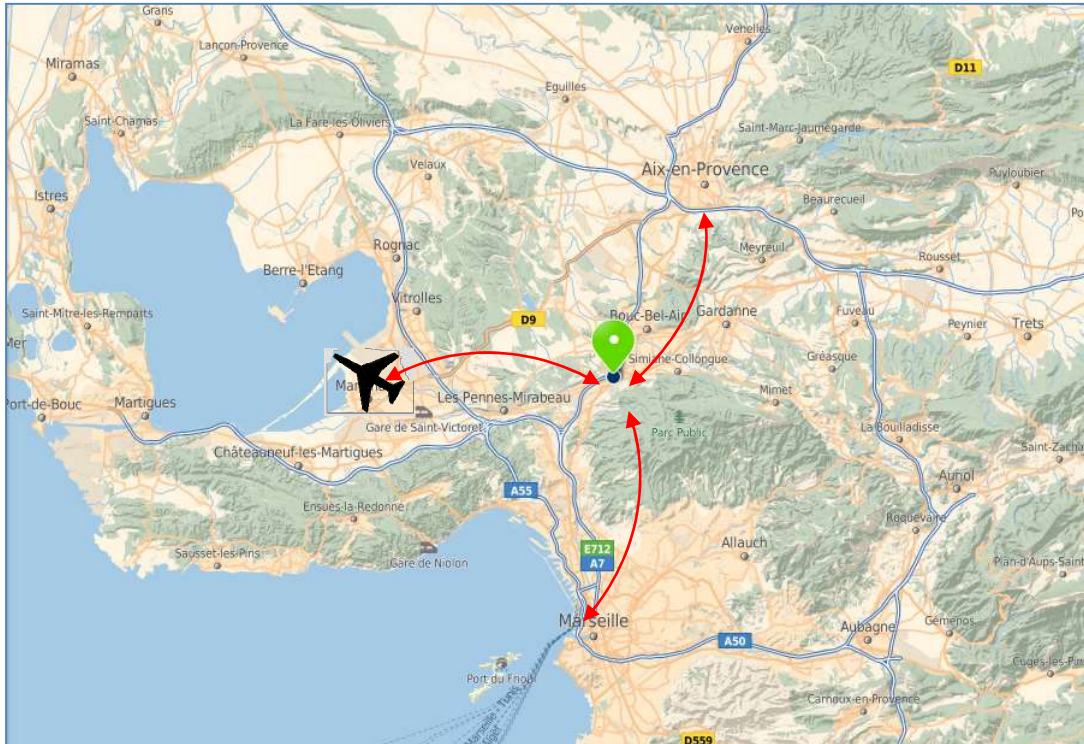

MARSEILLE DEPOT

AVIS CAR-AWAY (Agence code : BBA)

1340 Avenue des Chabauds

D8N

F. 13320 BOUC BEL AIR

Tel = 04 42 22 22 95 (within France) // + 33 4 42 22 22 95 (outside France)

MARSEILLE	Monday	Tuesday-Friday	Saturday
Pick-up hours	AM CLOSED 14.00 – 16.30	09.00 – 11.00 14.00 – 16.30	09.00 – 11.00 PM CLOSED
		12.30-14.00 CLOSED	
Drop off hours	AM CLOSED 14.00 - 17.30	09.00 - 11.30 14.00 - 17.30	09.00 – 11.00 PM CLOSED
No Pick-up / no Drop Off possible outside these hours			

Taxi info (price and travel time may depend on the traffic)	 Marseille Marignane 25 km 40-45 € 30 - 40 minutes	 Marseille or Aix TGV 25 - 20 km 30-35 € 25 – 30 minutes	Marseille or Aix hotels 25-15 km 30 € 25 – 30 minutes
Private transfers are available to & from Marseille depot			