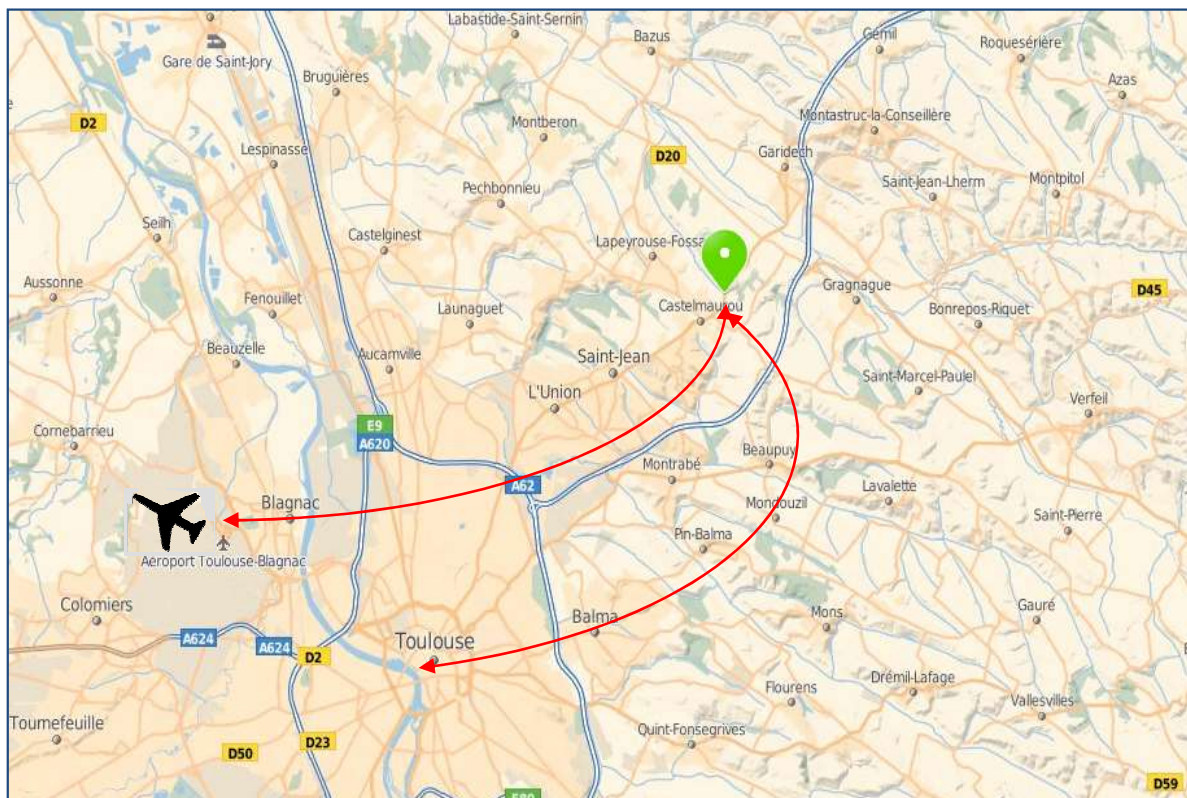

TOULOUSE DEPOT

BS CARS (Agence code: TOU)

20 route d'Albi

D888

F. 31180 CASTELAMAUROU

Tel = 06 37 40 76 67 (within France) // + 33 6 37 40 76 67 (outside France)

TOULOUSE	Monday - Friday	Saturday
Pick-up hours	09.00 – 11.00 14.00 – 17.00	09.00 – 11.00 14.00 – 17.00
	12.00-14.00 CLOSED	12.00-14.00 CLOSED
Drop off hours	09.00 - 11.30 14.00 - 17.30	09.00 – 11.00 PM : ON REQUEST
No Pick-up / no Drop Off possible outside these hours		

Taxi info <i>(price and travel time may depend on the traffic)</i>			
	Toulouse Blagnac Airport 25 km 40 € 30 - 40 minutes	Toulouse Train Station 15 km 30 € 25 – 30 minutes	Toulouse downtown hotels 15-20 km 30-35 € 25 – 30 minutes
Private transfers are NOT available to & from Toulouse depot			