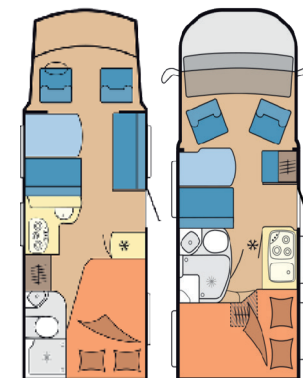

Small

Chassis	Fiat
Engine	Turbo diesel
Transmission	Manual
FM-AM Radio with CD Player	Yes
Front air conditioning / Air bags	Yes
Diesel tank capacity, liters	90
Average consumption	10–12l / 100 km
Fresh water tank capacity, liters	100
Waste water tank capacity, liters	96
Exterior length, meters	6.98
Exterior width, meters	2.33
Exterior height, meters	3.00
Weight, kilograms	2826
Sleeping accommodations	2
Front bed, centimeters	--
Middle bed, centimeters	Child bed / no bed
Rear bed, centimeters	200x76+76 or 200x137
Storage compartment, centimeters	80 x 40
Cubic measure of refrigerator, liters	Min. 80
Stove top, burners	3
Wash & Shower room	Yes
On-board computer	Yes
24 hour road side assistance	Yes
Leveling blocks	Yes
Turning front seats	Yes
230 V / 12 V electricity sockets	Yes
Mosquito nets & sun curtains	Yes