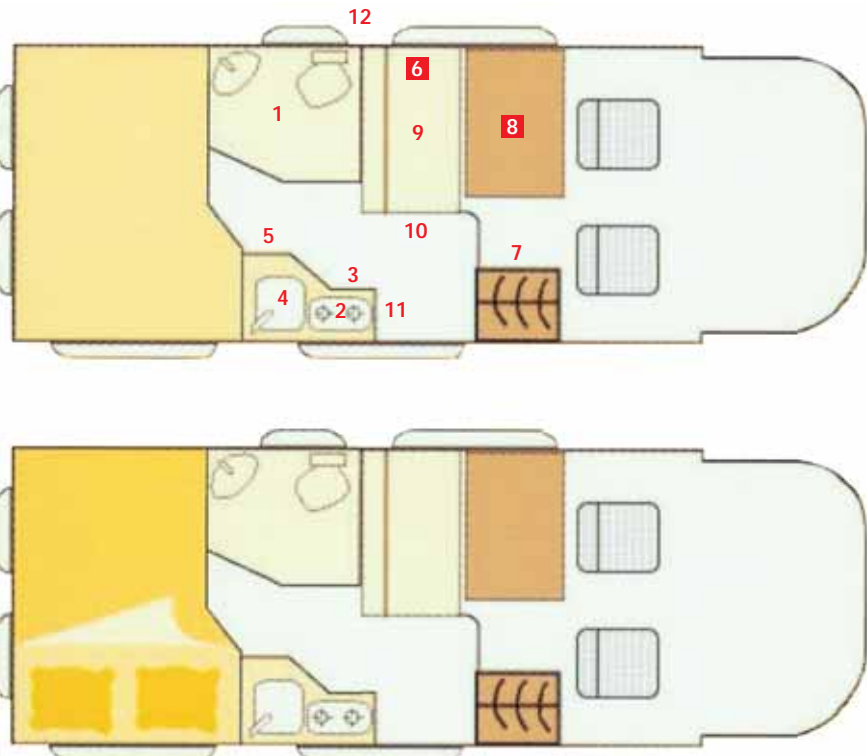

Euro motorhome

Motorhome Rent

• MADRID • BARCELONA • MÁLAGA •

GROUP B

1 double bed

B

GROUP B

1 double bed

- 1 Water closet with washbasin and shower
- 2 Kitchen
- 3 Refrigerator
- 4 Sink
- 5 Pantry
- 6 Upper cupboards
- 7 Wardrobes
- 8 Table
- 9 Sofa
- 10 Bins under sofas and skylights
- 11 Heating
- 12 Boiler

Technical characteristics

Engine

Capacity (ccm)	2.287
Power (kw/HP)	88/120

Dimensions

Length (mm.)	5.998
Width (mm.)	2.050
Height (mm.)	2.622
Weight (kg.)	2.760
Drinking water tank capacity (L)	125

Example of standard motorhome with 2 seats. The outer/inner design could be modified without previous warning.